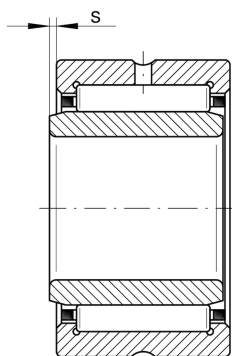

**NKI40/30-TV-XL**

Needle roller bearing

Schaeffler ID:
0507622810000

Needle roller bearings NKI, light series

X-life

Technical information

**Main Dimensions & Performance Data**

d	40 mm	Bore diameter
D	55 mm	Outside diameter
B	30 mm	Width
C_r	52,000 N	Basic dynamic load rating, radial
C_{0r}	103,000 N	Basic static load rating, radial
C_{ur}	19,500 N	Fatigue load limit, radial
n_G	10,200 1/min	Limiting speed
n_{gr}	5,400 1/min	Reference speed
	0.206 kg	Weight

Dimensions

F	45 mm	Raceway diameter inner ring
r_{min}	0.3 mm	Minimum chamfer dimension
s	1 mm	Axial displacement

Temperature range

T_{min}	-20 °C	Operating temperature min.
T_{max}	120 °C	Operating temperature max.